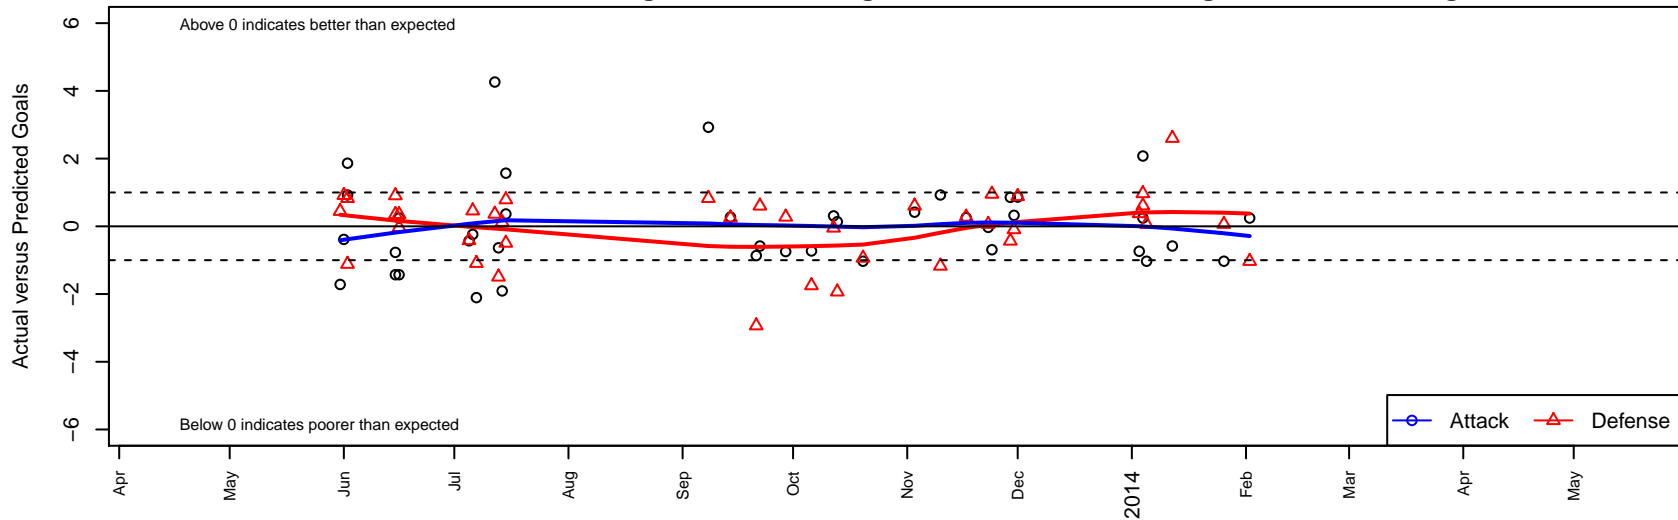

WPFC Black B95
Dots are actual minus expected GF (blue circles) and GA (red triangles).
Blue line is smoothed change in attack strength. Red is smoothed change in defense strength.